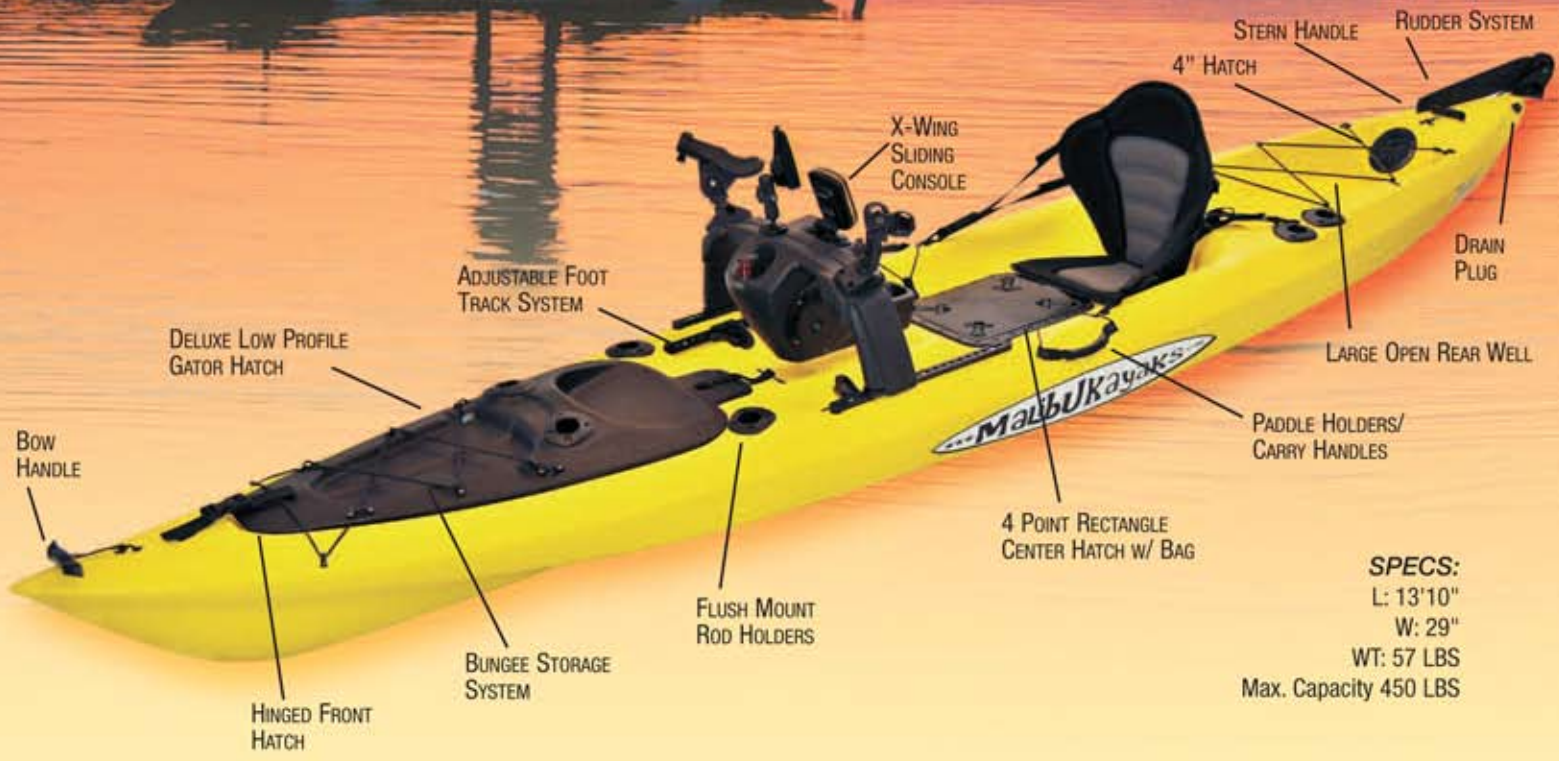

ALL NEW X-13

Malibu Kayaks X-13 is a cross performance of the ultimate fishing and recreational kayak.

SPECS:
L: 13'10"
W: 29"
WT: 57 LBS
Max. Capacity 450 LBS

Offering both speed and stability for a wide range of paddlers seeking performance with a plethora of fishing ideas! Packages include large bow storage/fish well, low profile Gator Hatch child's seat, large center hatch with bag, side carry/paddle holders, large open rear well, adjustable foot tracking system, and rod holders with optional X-Wing Sliding Console, Rudder System, and Trolling Motor Mount.