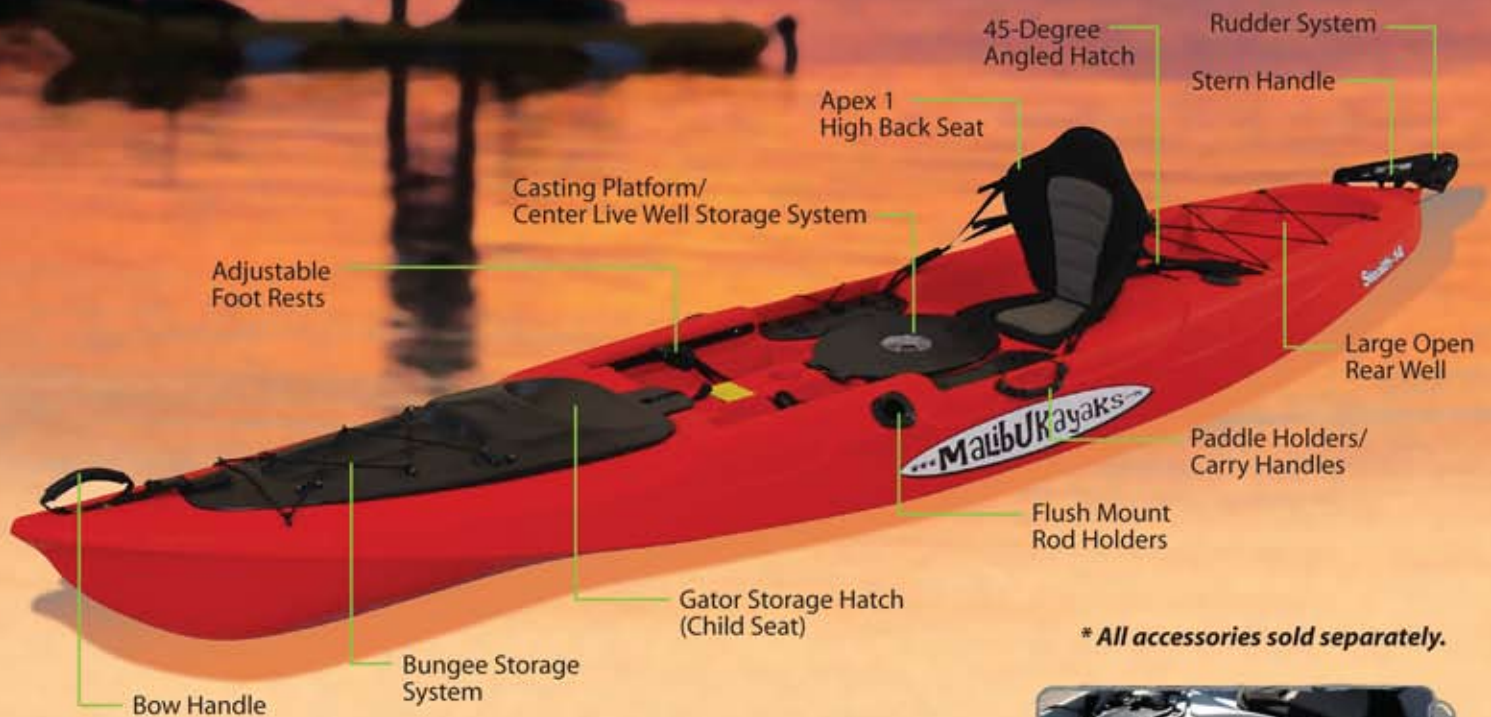

ALL NEW **S**tealth-14

** All accessories sold separately.*

Length: 14'4" **Width:** 33" **Weight:** 64 lbs **Max. Capacity:** 550 lbs

The S-14 offers our brand new patented casting platform and center live well storage system. This 3-hatch center deck offers extra storage capacity and convenient mid-ship bait tank system. Various plumbing options, all self-priming. As with all our kayaks, the spacious hull can fit almost anything along with your fishing rods completely out of the elements when necessary. Package loaded with low profile Gator Hatch, side carry/paddle holders, adjustable foot track system, 45-degree angled hatch with bag, 2 front/2 rear flush rod holders.

Optional Features Included: X-Wing Sliding Console with optional 3 Switch Electrical Plate, Foot Rudder System, custom Rear Live Well/Storage Tank, and custom Trolling Motor Kit.